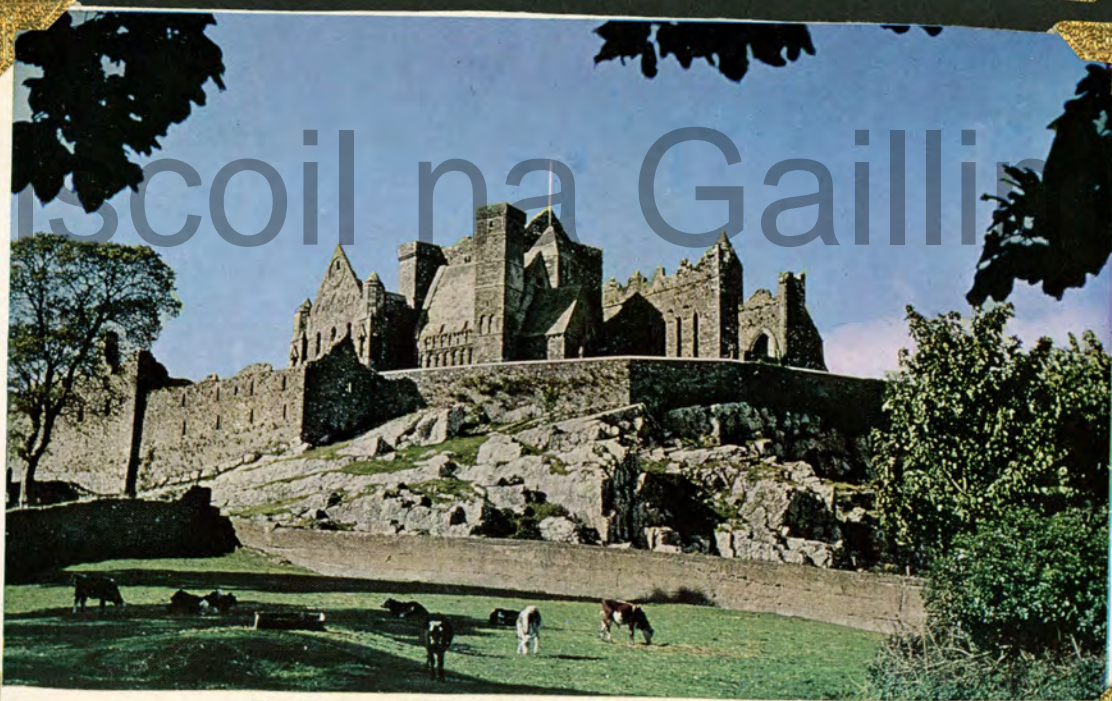

MARKIEVICZ STREET & BRIDGE, SLIGO

DOMINICAN ABBEY RUINS, SLIGO, CO. SLIGO

The Rock of Cashel (1100 A.D.), Co. Tipperary, Ireland.

PC

Taisclann

The Falls at Ennistymon, Co. Clare, Ireland.

Going thru the Gap of Dunloe on Horseback—Killarney, Ireland.