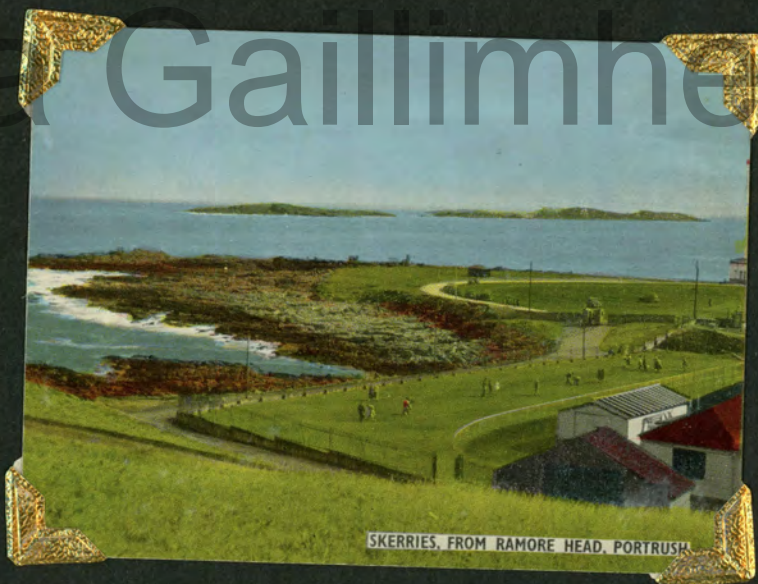

MARKIEVICZ STREET & BRIDGE, SLIGO

DOMINICAN ABBEY RUINS, SLIGO, CO. SLIGO

The Rock of Cashel (1100 A.D.), Co. Tipperary, Ireland.

PC

Taisclann

The Falls at Ennistymon, Co. Clare, Ireland.

Going thru the Gap of Dunloe on Horseback—Killarney, Ireland.

Souvenir of Westport

TWINE STREET AND PIERRE McHUGH MONUMENT

Souvenir of Sligo

Bringing in Turf from the Bog, Connemara, Co. Galway, Ireland

PC

Black Head, Galway Bay, Co. Clare, Ireland.

CLIFF WALK, RAMORE HEAD, PORTRUSH

THE TOWN HALL, PORTRUSH

PORTRUSH FROM RAMORE

RAMORE HEAD & HARBOUR ENTRANCE, PORTRUSH

Taisclann

Ollscoil na Gaillimhe