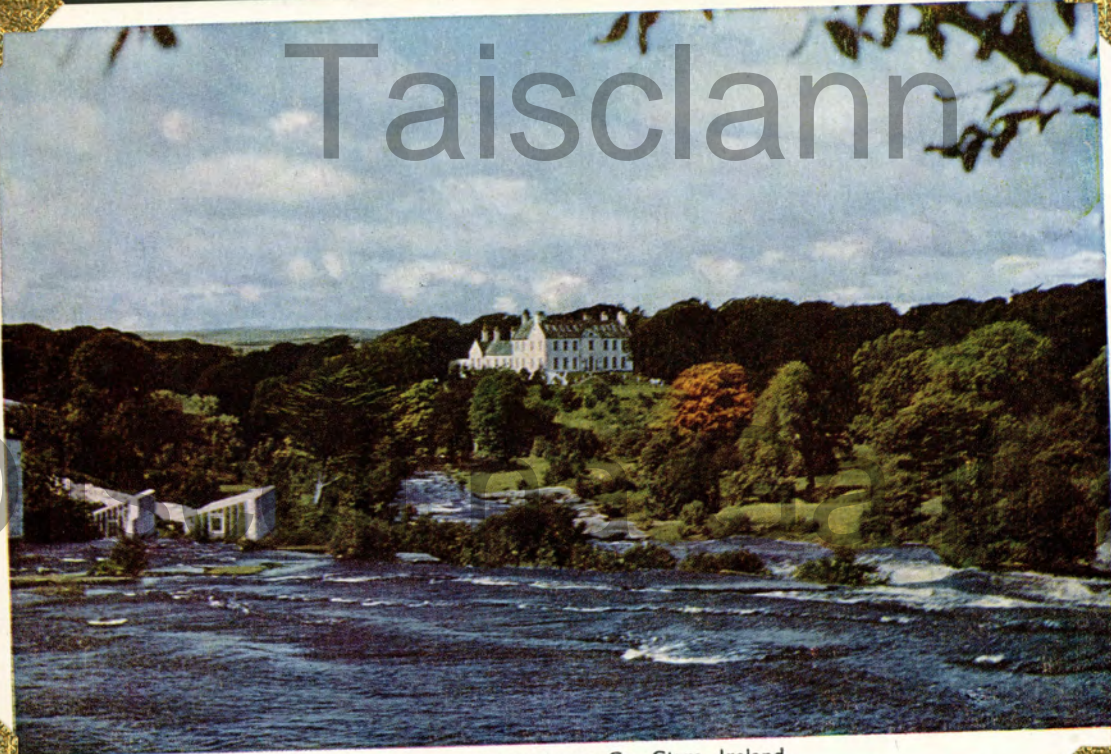

MARKIEVICZ STREET & BRIDGE, SLIGO

DOMINICAN ABBEY RUINS, SLIGO, CO. SLIGO

The Rock of Cashel (1100 A.D.), Co. Tipperary, Ireland.

PC

Taisclann

The Falls at Ennistymon, Co. Clare, Ireland.

Going thru the Gap of Dunloe on Horseback—Killarney, Ireland.