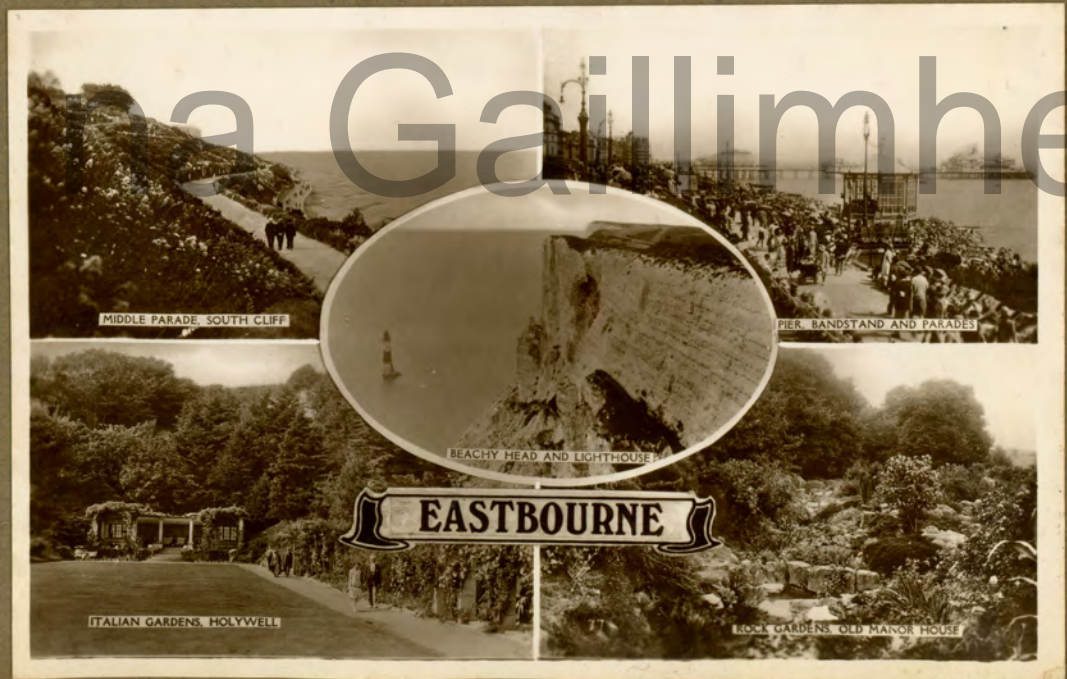

BRIGHTON

PALACE PIER.

219235 JV.

THE AQUARIUM.

HOLYWELL TEA CHALET, EASTBOURNE

85

MIDDLE PARADE, SOUTH CLIFF

PIER, BANDSTAND AND PARADES

BEACHY HEAD AND LIGHTHOUSE

**EASTBOURNE**

ITALIAN GARDENS, HOLYWELL

ROCK GARDENS, OLD MANOR HOUSE

BEACHY HEAD LIGHTHOUSE AND DEVIL'S CHIMNEY, EASTBOURNE.

35

THE PIER, EASTBOURNE.

23A